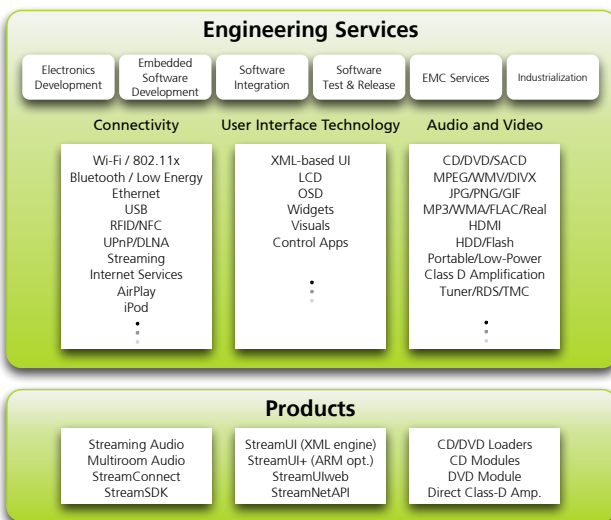

StreamUnlimited

About StreamUnlimited

StreamUnlimited is an integrated embedded engineering house focusing on innovative and quality products. We have high level competences in Connectivity and User Interface Technology, powered by a strong background in Audio and Video. We provide development and integration services to our customers. StreamUnlimited also offers a range of fully featured products.

Time to Market

StreamUnlimited offers its customers a TTM advantage by:

- Integrated development: Architecture, HW, SW, EMC, Test & Release, Industrialization
- Flexibility: Agile development methods, allowing to start with a draft specification, but with a fixed deadline
- Partner network: Excellent relations to all major IC suppliers, software partners, technology providers and industry

From idea to mass-production

We provide complete engineering services, from idea to mass-production:

- Reference and application designs
- System architecture
- Module and product development
- Demonstrators and prototypes
- Test & Release of connected products
- EMC service
- Industrialization & life cycle management
- Consultancy